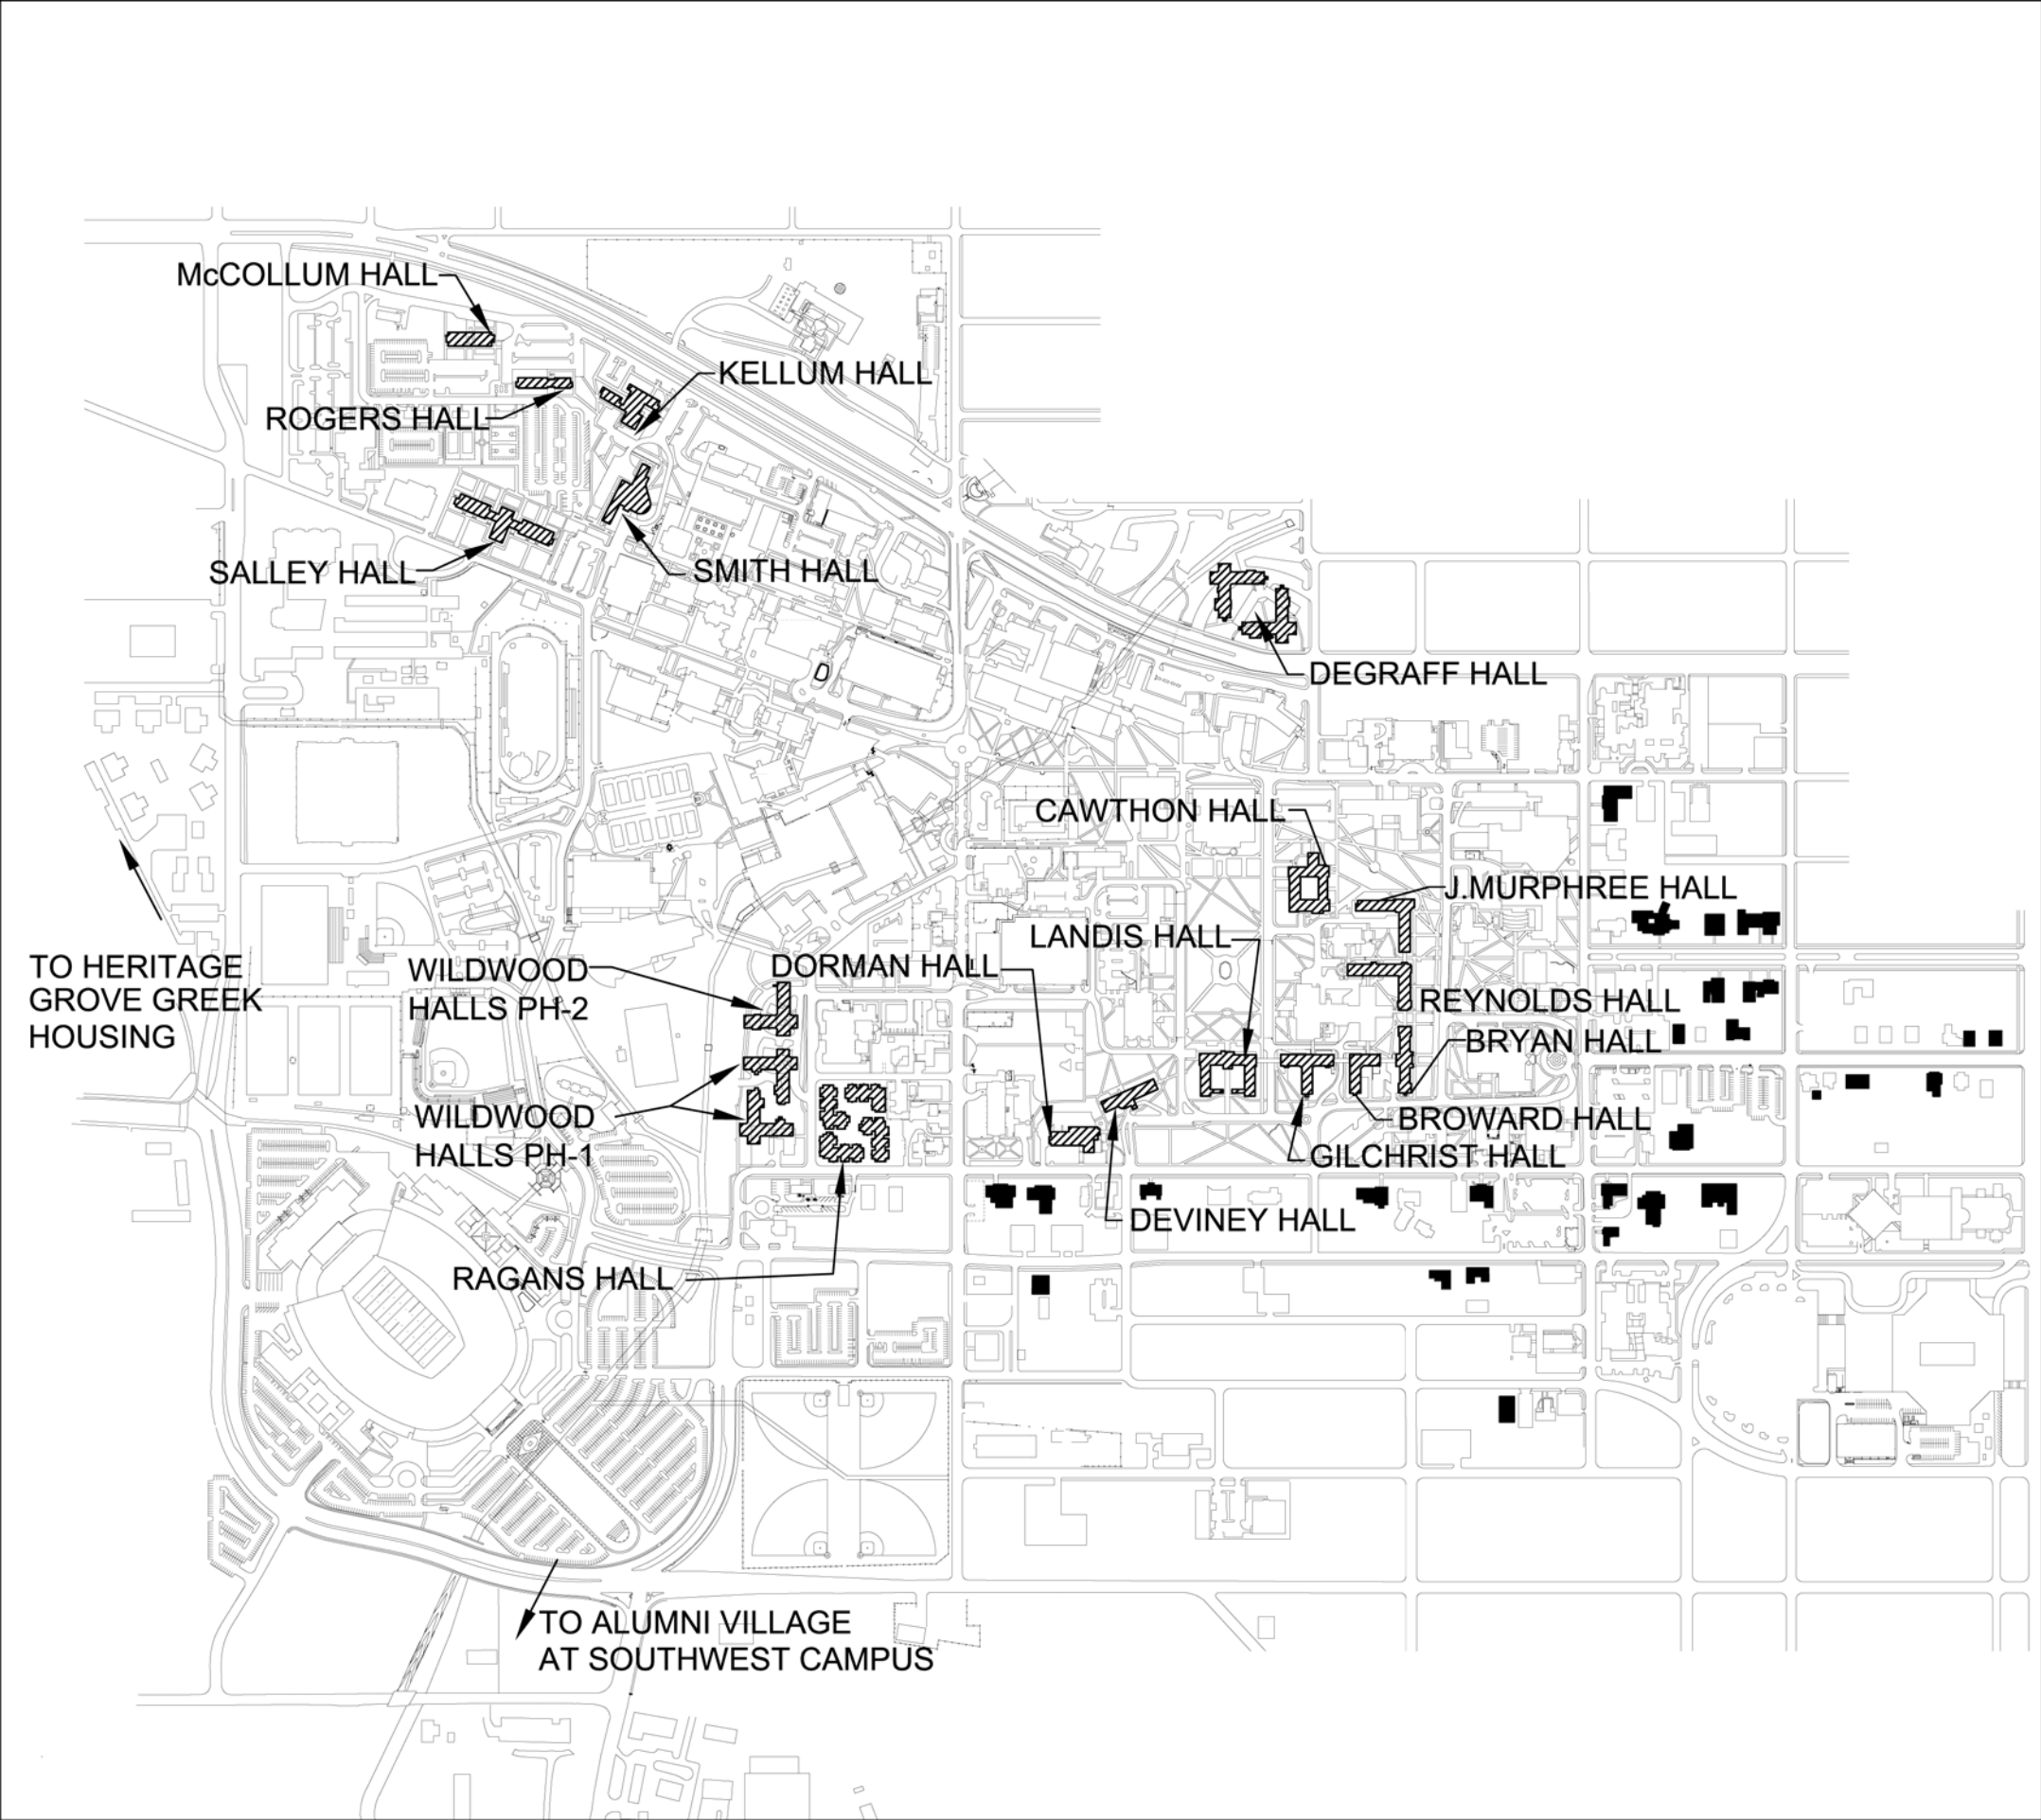

FIGURE 7.1

CAMPUS HOUSING

LEGEND:

-  ON-CAMPUS DORMITORIES
-  GREEK HOUSING

SOURCE:  
FLORIDA STATE UNIVERSITY  
CAMPUS MAP 2006

COMPREHENSIVE MASTER PLAN  
**FLORIDA STATE UNIVERSITY**  
TALLAHASSEE, FLORIDA  
SUPPORTING DATA