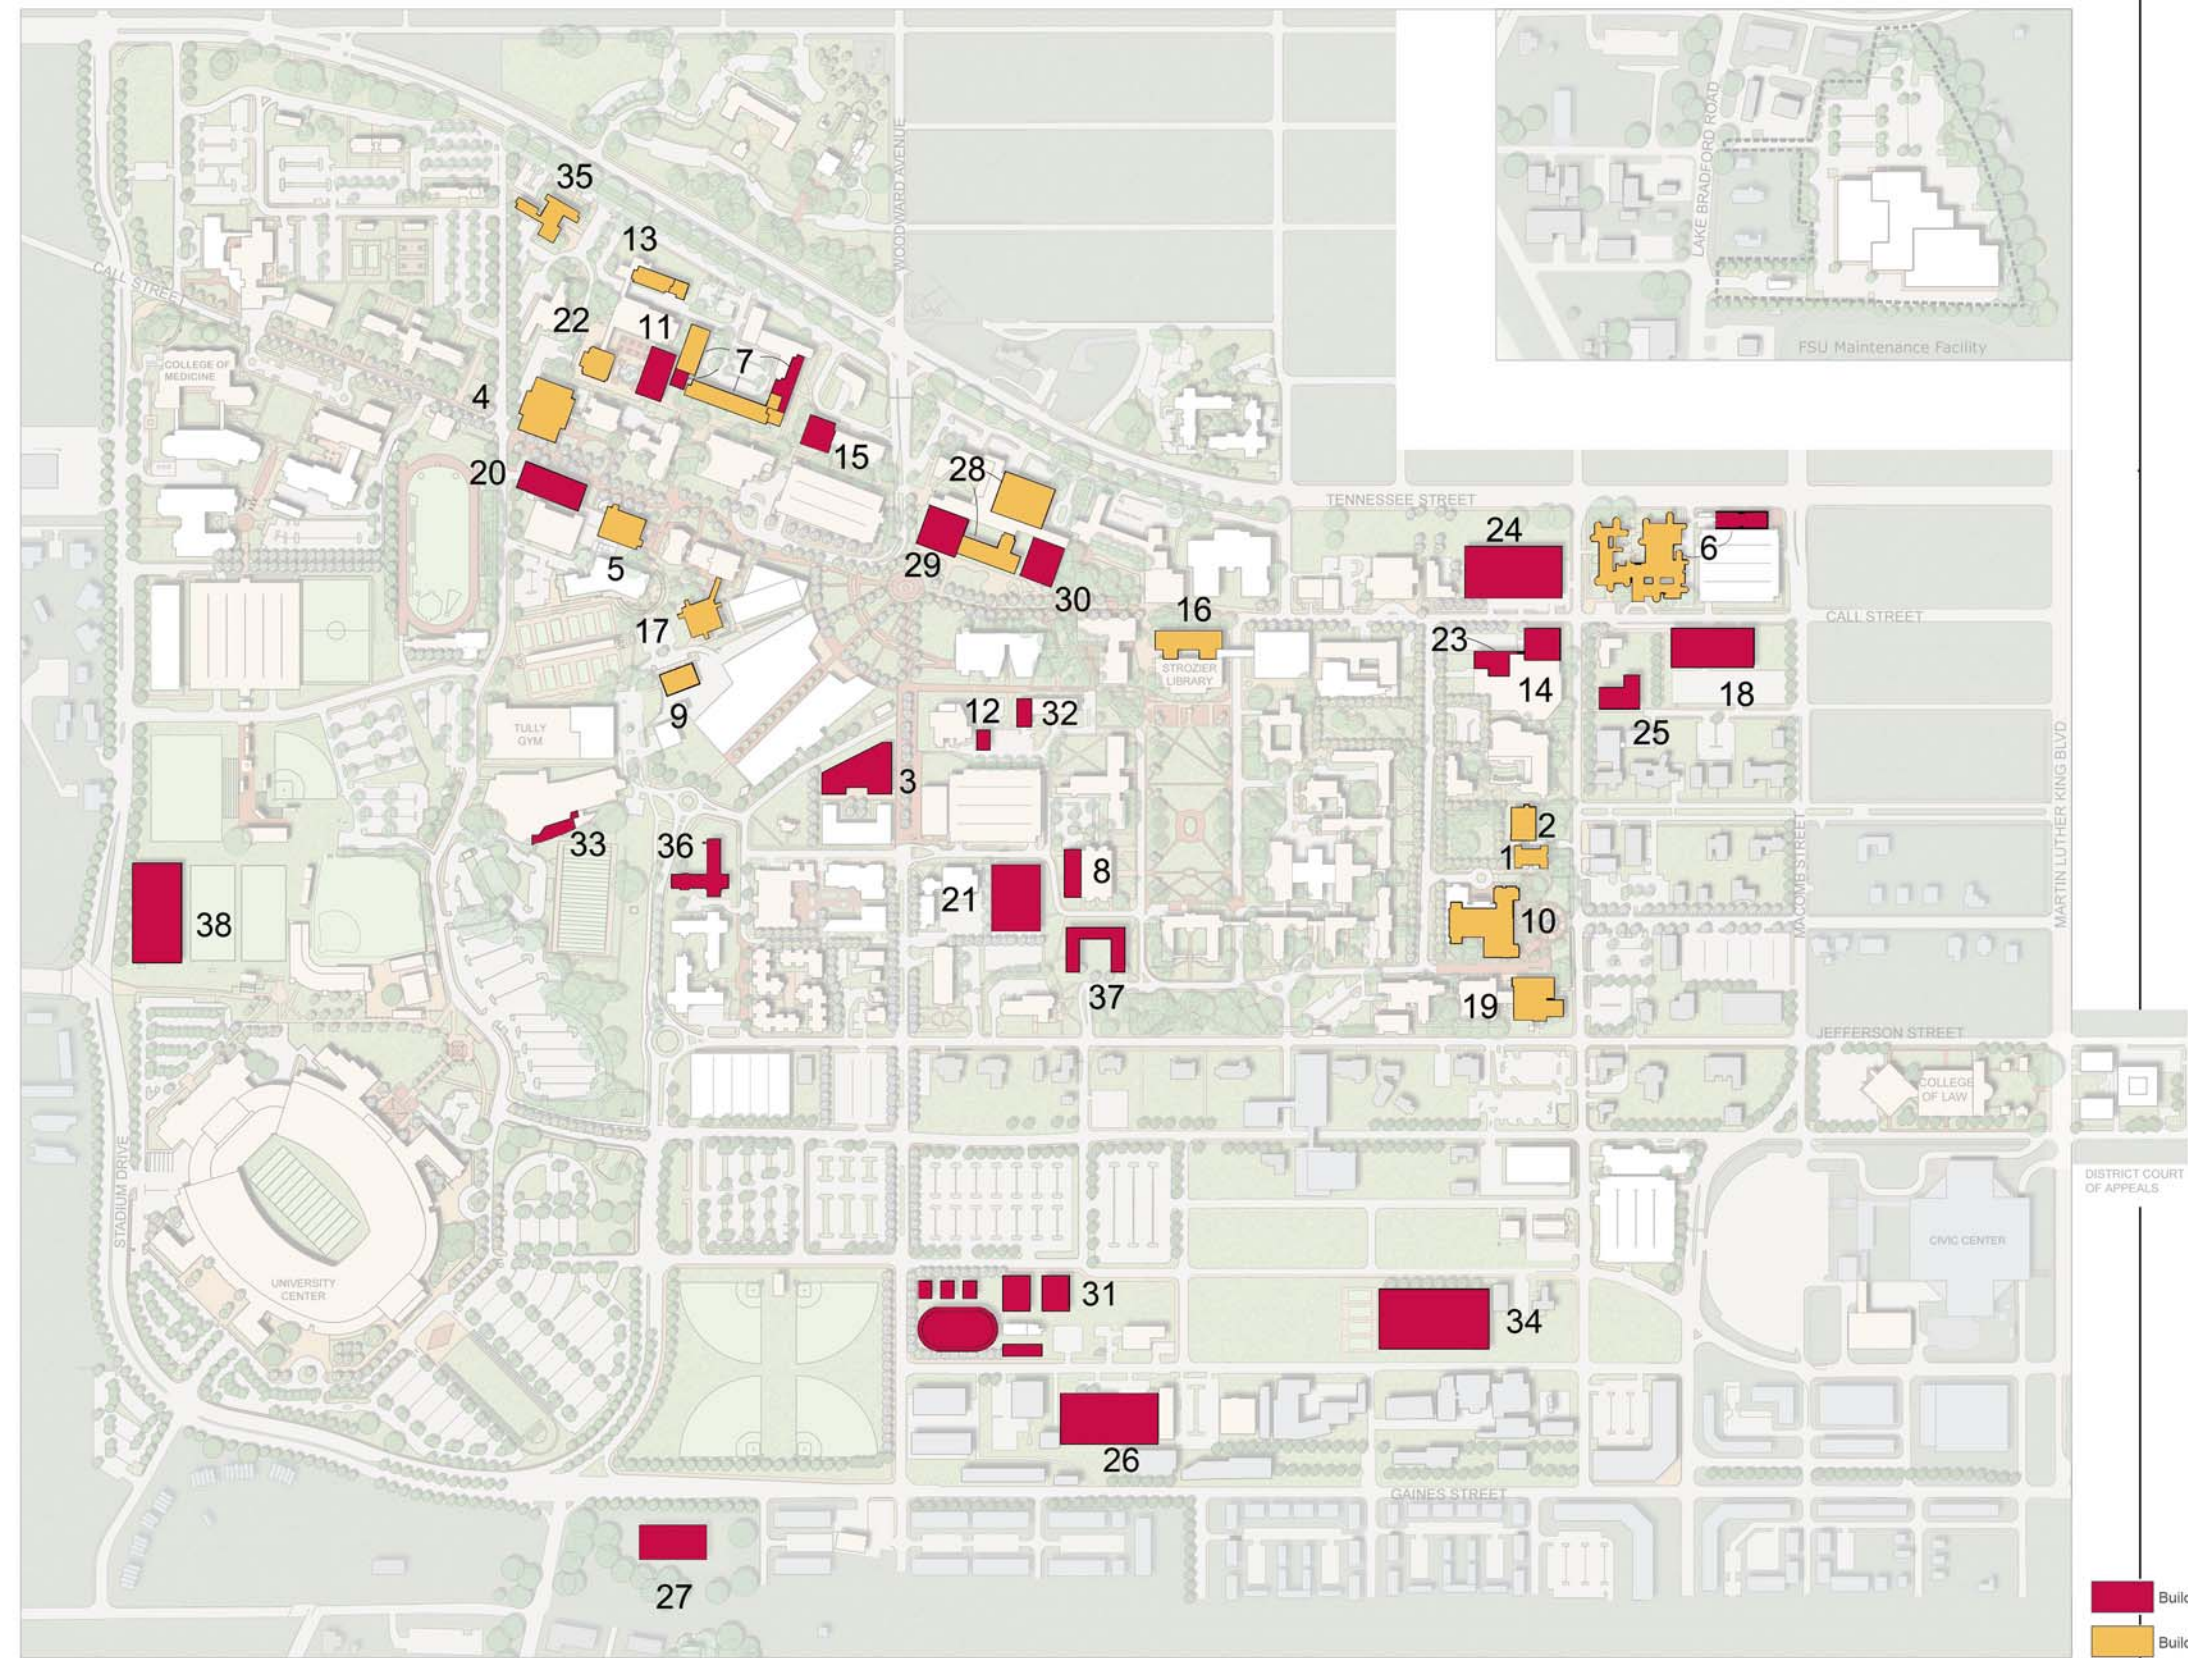

FIGURE MC. MP.3

MAIN CAMPUS
YEAR 6-10
MASTER PLAN

SOURCE:
SCHEDULE BY FSU
MASTER PLAN BY 3D/I

COMPREHENSIVE MASTER PLAN
FLORIDA STATE UNIVERSITY
TALLAHASSEE, FLORIDA

GOP

13 JUNE 2008